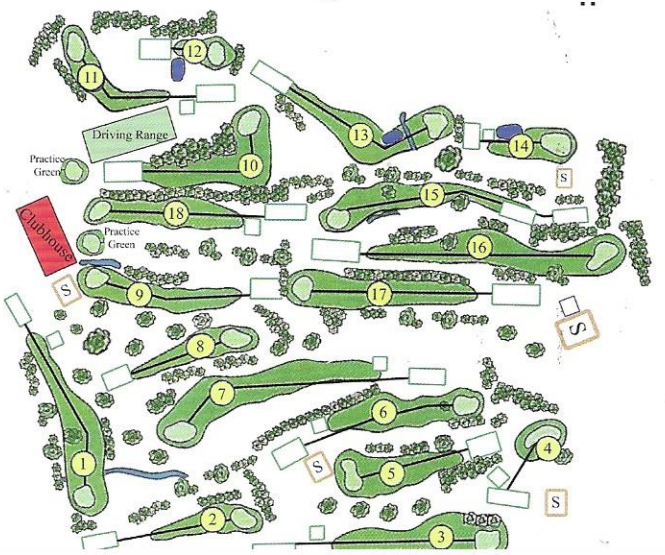

HOLE	1	2	3	4	5	6	7	8	9	OUT
BLUE	397	320	412	142	315	335	515	195	330	2961
WHITE	385	312	402	130	302	329	510	180	320	2870
GOLD	320	308	321	121	290	248	375	175	275	2433
RED	315	298	318	119	240	240	376	170	269	2345
Men's Par	4	4	4	3	4	4	5	3	4	35
Handicap	8	14	2	18	10	6	4	16	12	
Ladies' Par	5	4	5	3	4	4	5	3	4	37

HOLE	10	11	12	13	14	15	16	17	18	IN	TOTAL	HCP	NET
BLUE	425	392	205	430	185	495	535	365	365	3397	6358		
WHITE	385	365	180	311	179	470	505	360	348	3103	5973		
GOLD	330	310	115	276	162	380	440	290	275	2578	5011		
RED	325	302	95	250	140	312	420	275	265	2384	4729		
Men's Par	4	4	3	4	3	5	5	4	4	36	71		
Handicap	3	7	17	1	15	5	11	9	13				
Ladies' Par	4	4	3	4	3	5	5	5	4	37	74		

Date: _____ Scorer: _____ Attest: _____

No Severe Weather Detection System
Play at your own risk.

PLEASE RESPECT THE COURSE:

No golf carts past the white lines
9 hole limit - 2 hours
USGA Rules govern play

LOCAL RULES

Out of Bounds:

- White stakes
- No. 1,2,3,4,10,11,12,13,14,18
- Ball on the road within the course may be lifted and dropped; no penalty.
- All red staked areas are penalty areas

Course Rating

Blue	68.7	119
White	67.0	116
Red	66.4	105
Gold	63.3	100